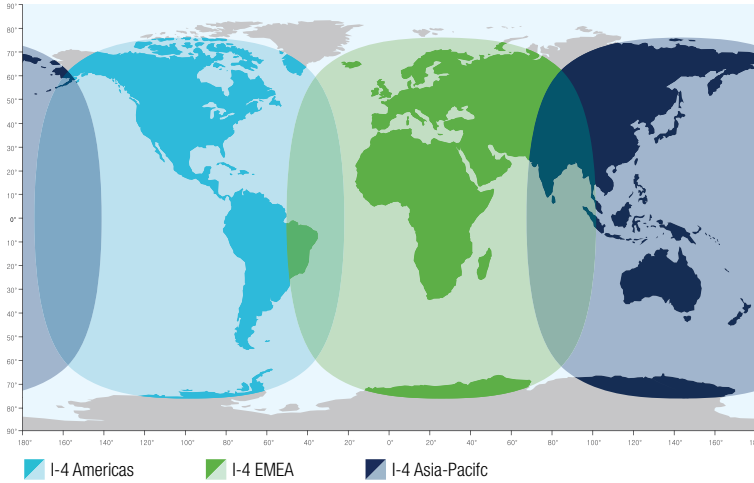

Intellian® FB250

Small Marine FleetBroadband Antenna System

Inmarsat FleetBroadband Global Coverage

This map depicts Inmarsat's expectations of coverage, but does not represent a guarantee of service. The availability of service at the edge of coverage areas fluctuates depending on various conditions.